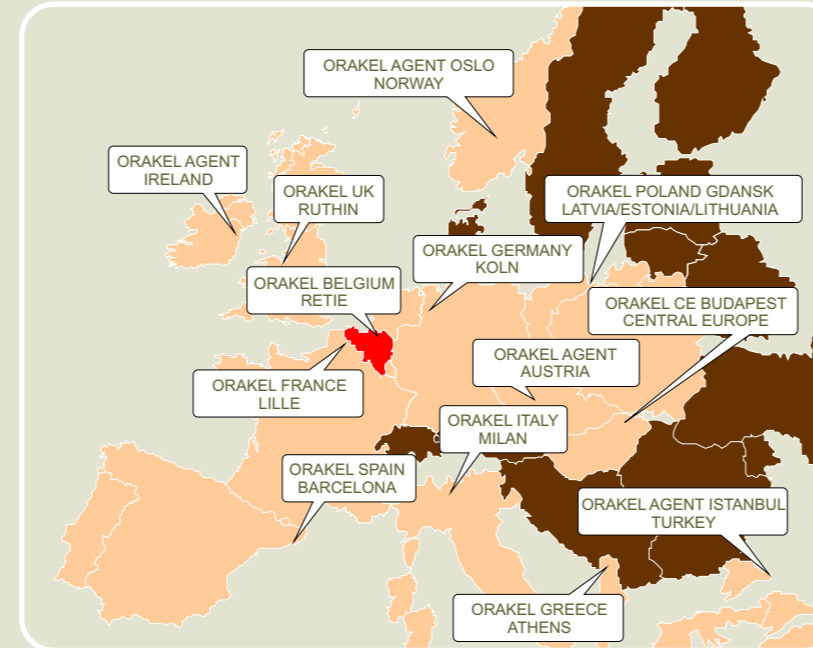

Setup costs : 30 € / Design

European reputation

Orakel is renowned throughout Europe for its product quality, fast turn around times and personable service.

contact

Our products:

Please visit our website for the complete range of products:
www.orakel.com